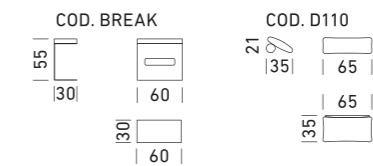

ACCESSORI / ACCESSORIES