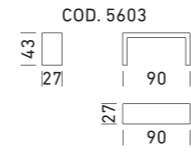

ACCESSORI / ACCESSORIES