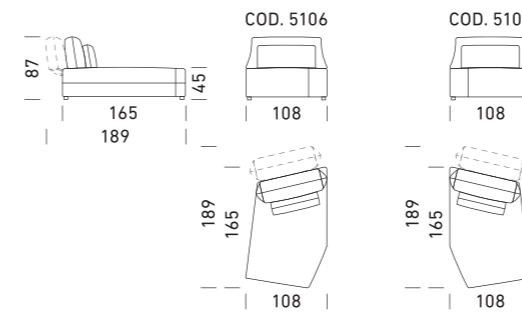

PENISOLA / PENINSULA

POUF

ACCESSORI / ACCESSORIES