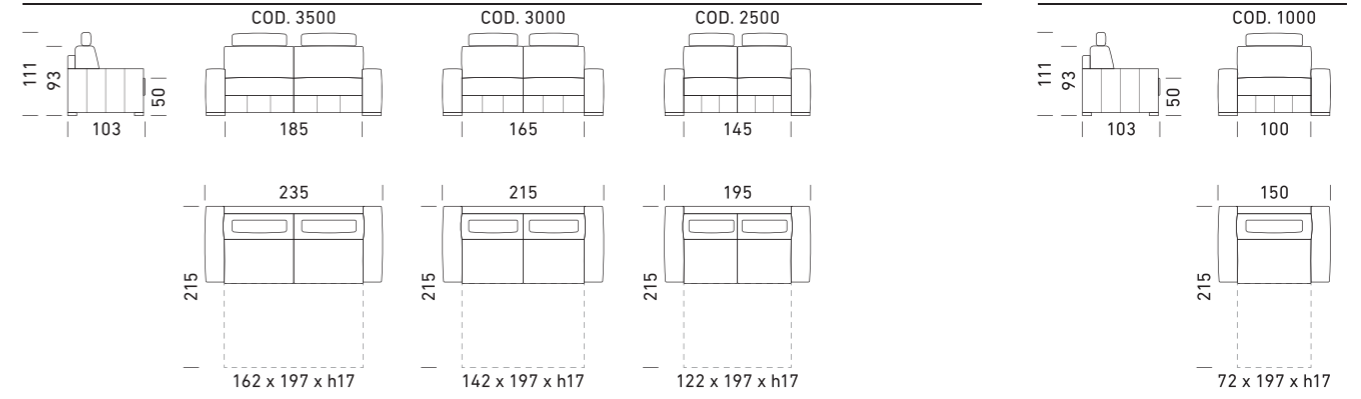

DIVANI / SOFAS

FINITURE PIEDI / FOOT FINISHES