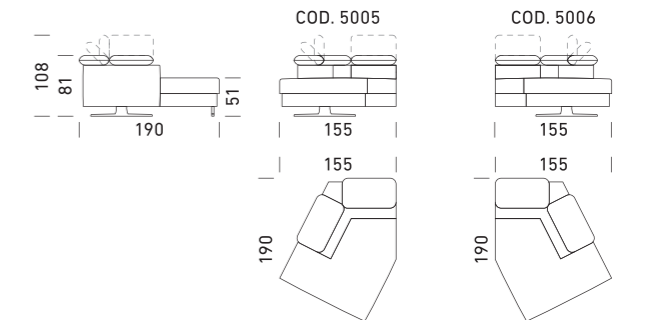

PENISOLA / PENINSULA

FINITURE PIEDI / FOOT FINISHES

Argento

Moka