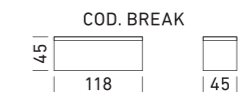

ACCESSORI / ACCESSORIES