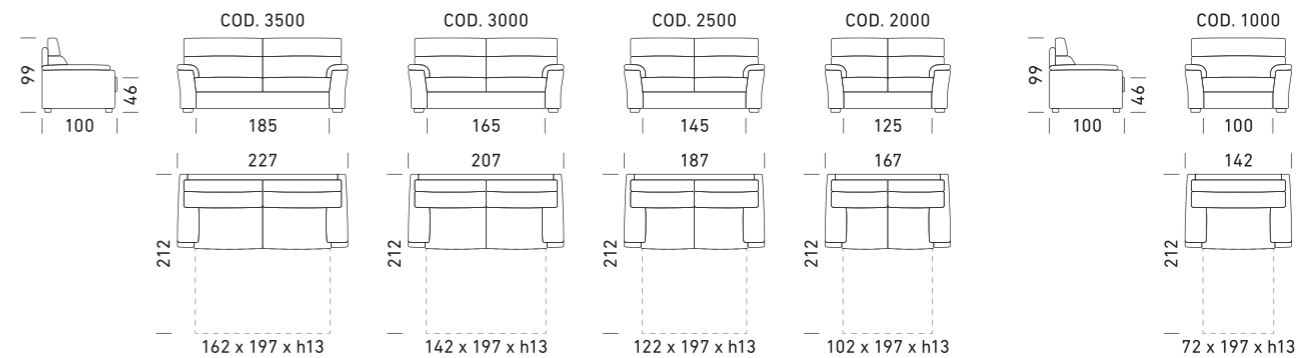

DIVANI / SOFAS

FINITURE PIEDI / FOOT FINISHES