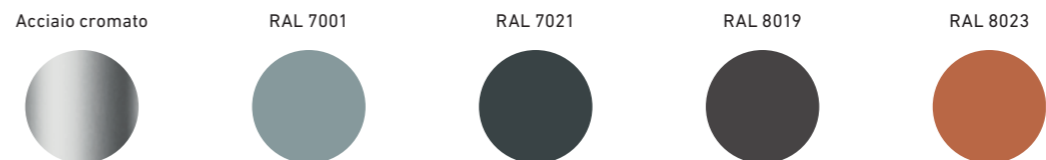

ELEMENTI MODULARI / MODULAR ELEMENTS

CHAISE LONGUE

FINITURE PIEDI STANDARD / STANDARD FOOT FINISHES

FINITURE PIEDI A SLITTA/ SLEIGH FEET FINISHES

Praga 13

S H A P E S

Dienne

170